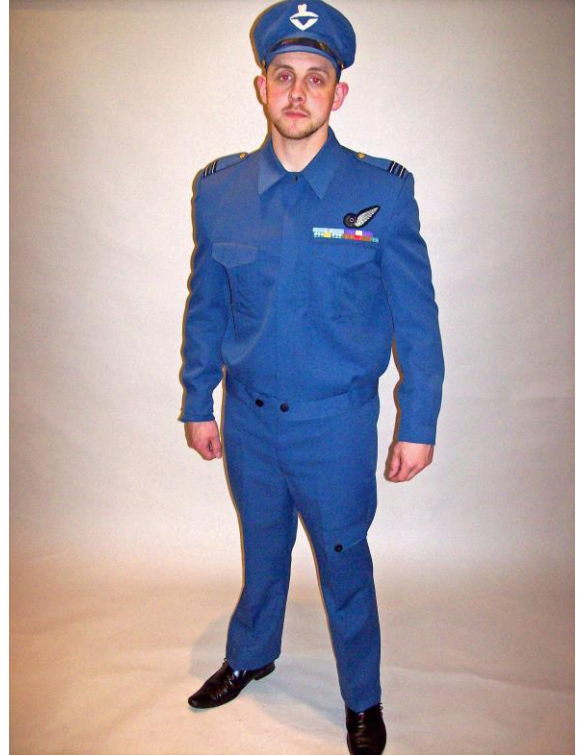

1940s Suit
£45 (1940-020 & 021)

Spiv Suit
£45 (1920-028 to 034)

Spiv Suit
£45 (1920-028 to 034)

Gangster Suit
£35 (1920-038 to 047)

1940s

RAF Lady
£40 (1940-029)

RAF Battledress
£40 (1940-025 & 026)

Army Lady
£40 (1940-028)

Home Guard # 3
£40 (1940-024)

Home Guard #1 & #2
£40 (1940-022 & 023)

Uncle Sam
£45 (GNRL-016)

American GI Lady
£30 (1940-012 to 016)

American GI Gent
£35 (1940-007 to 011)

Army Battle Dress
£65 (IFORM-001 to 003)